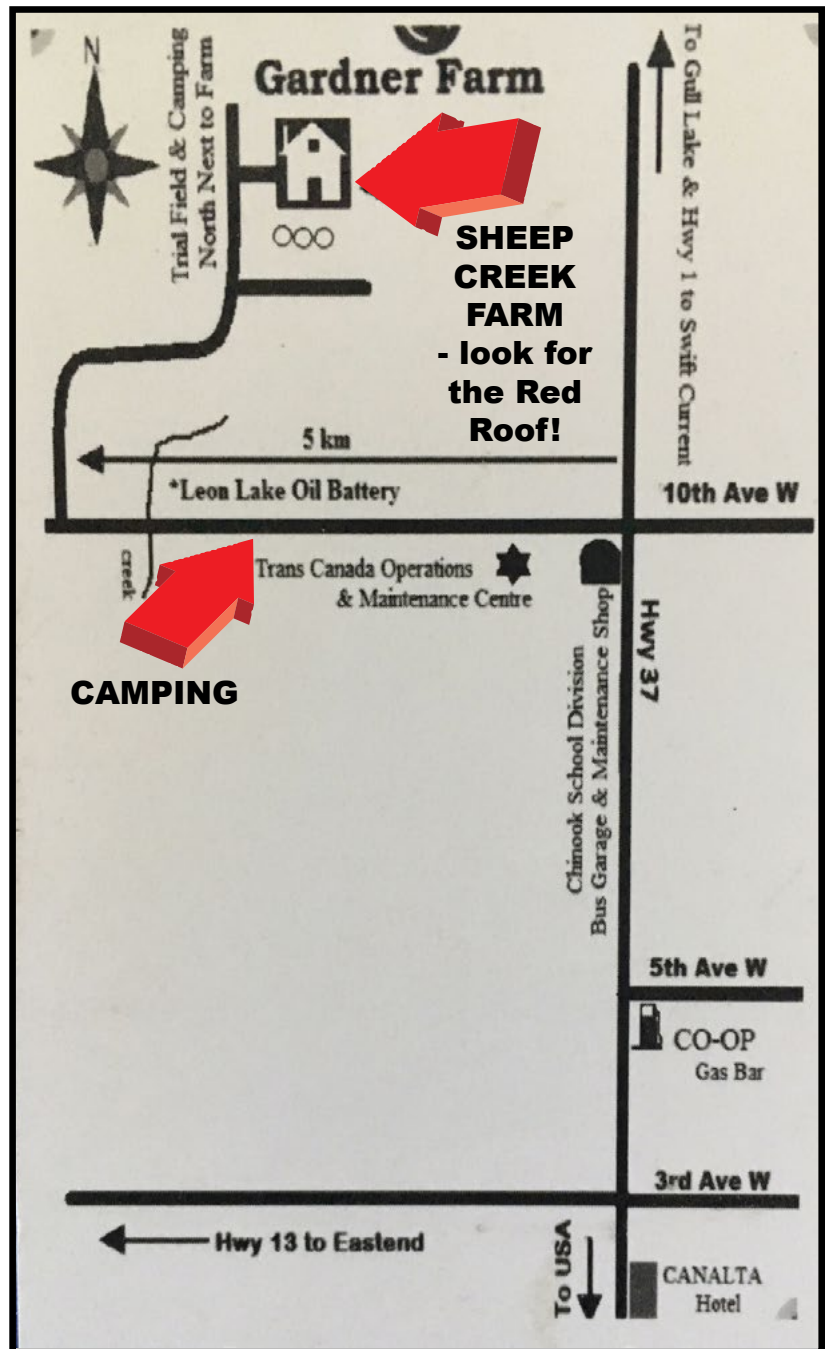

# SHEEP CAMP PLUS

27 & 28 June 2018

Sheep Creek Farms, Shaunavon, SK

Featuring Billi Richardson and Dave Viklund.

**FULL SERVICE  
CAMPING  
AVAILABLE.**

\$20 per night

Call Leanne & David Hoffarth @ **306-297-7200** to reserve spot